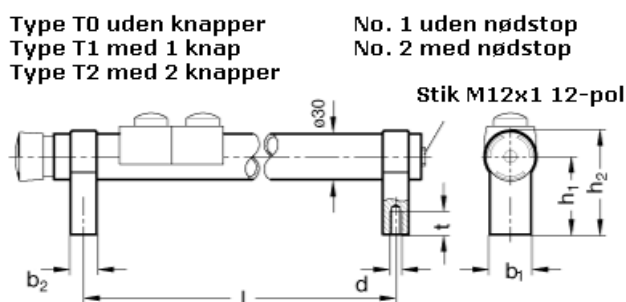

Article number: 201022020021

Description: E+G Tubular handles with switches
GN 331-200-SW-T2-1

Measures

b1 = 27
b2 = 17
d = M 8
h1 = 51
h2 = 68
l = 200
t = 15