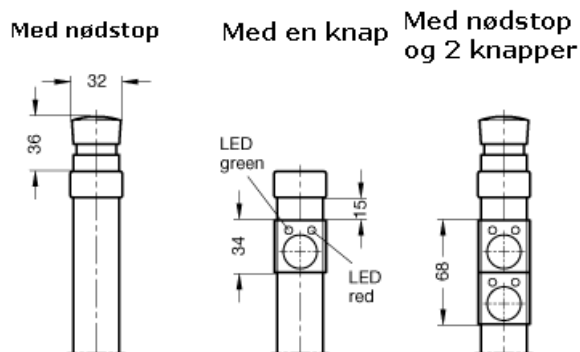

Article number: 201022020021

Description: E+G Tubular handles with switches
GN 331-200-SW-T2-1

Measures

b1 = 27
b2 = 17
d = M 8
h1 = 51
h2 = 68
l = 200
t = 15